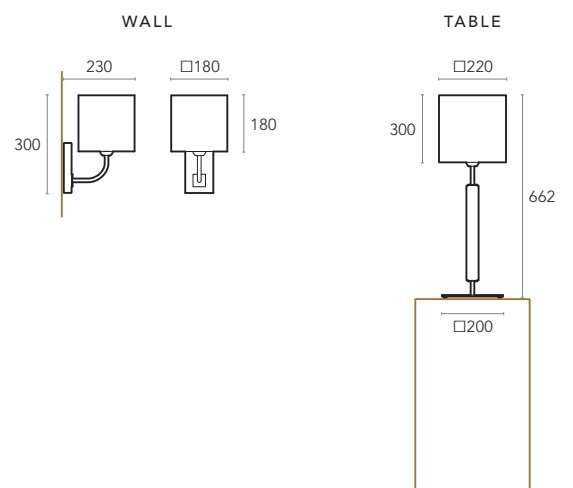

FEATURES

MOUNTING

Wall
Table

LIGHT SOURCE

E27
Wall – 1× MAX 60W
Table – 1× MAX 60W

MATERIALS & FINISHING

BODY
Brushed Stainless Steel

LAMPSHADE
White, Black Schintz
Red Perc

WOOD TUBE
Wengue, Cherry, Oak

MOQ - Minimum Order Quantity
50 units