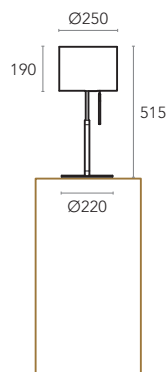

WOOD TUBE

Wengue Wood

STAINLESS STEEL TUBE

Brown Leather Lining

MOQ - Minimum Order Quantity
50 units

NATUR

TABLE

FLOOR