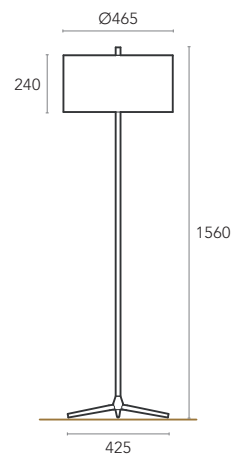

FEATURES

MOUNTING

Table
Floor

LIGHT SOURCE

E27
Table – 1× MAX 60W
Floor – 1× MAX 60W

MATERIALS & FINISHING

BODY
Chrome

LAMPSHADE
Glasgow Raw Fabric

MOQ - Minimum Order Quantity
50 units

TABLE

FLOOR