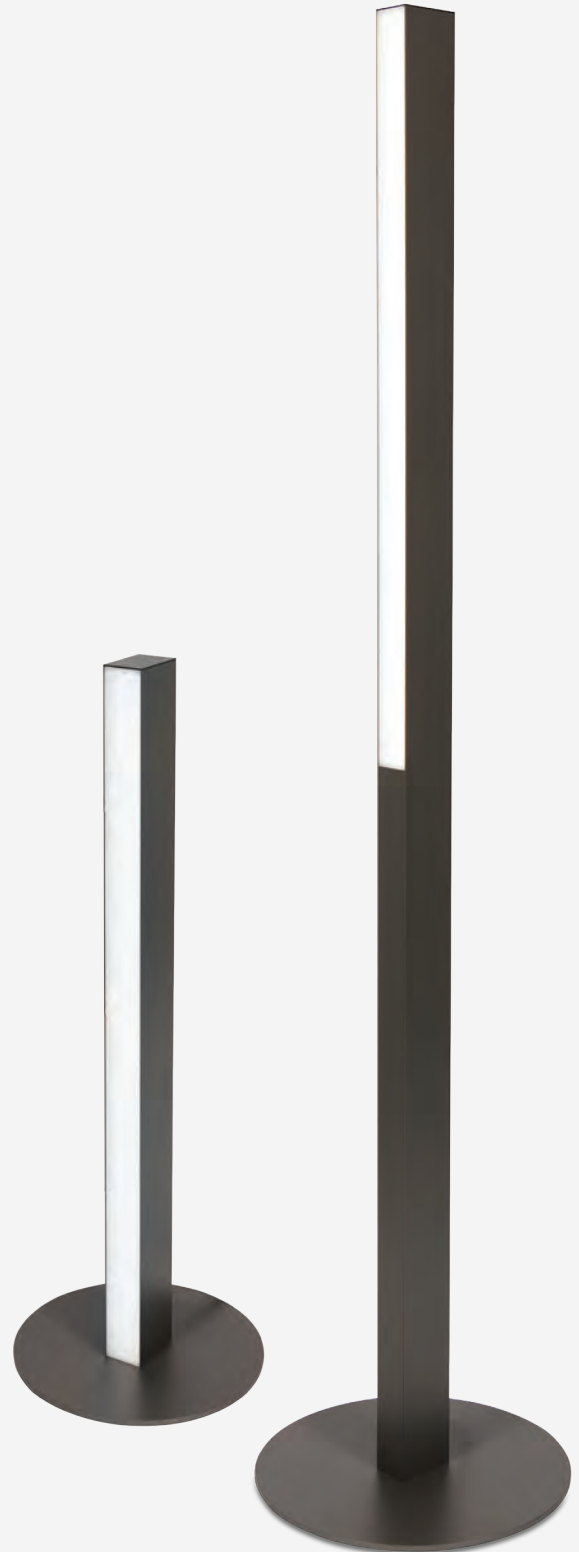

SCAPES

SCAPES

DESIGN BY MODO ASSOCIADOS

Iluminação de alta qualidade para espaços elegantes.

Forte e elegante, o candeeiro de pé alto SCAPES destaca-se, equilibrando-se numa base plana, criando a ilusão de estar a flutuar. Emite uniformemente um amplo feixe vertical de luz através de um difusor de policarbonato, especialmente desenvolvido e projetado para suavizar a luz LED e maximizar a emissão de luz. Está disponível em duas alturas e acabamento standard preto texturado, possível de personalizar. É uma luminária de chão sofisticada e muito funcional que se integra de maneira brilhante numa variedade de conceitos nos setores privado e comercial.