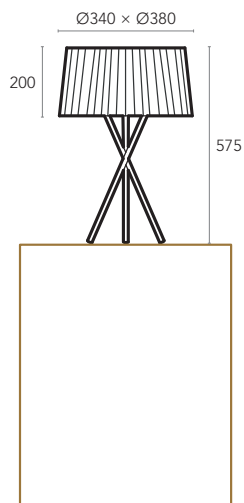

BRASS STRUCTURE
Brushed Brass

LAMPSHADE
White, Black, Red Pongé Silk

MOQ - Minimum Order Quantity
10 units

SUSPENDED

BEDSIDE

TABLE

FLOOR

KRIZ