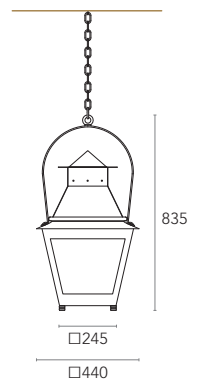

FEATURES

MOUNTING
Wall

LIGHT SOURCE
LED
3000K, 4000K, 5000K
38W, 54W

MATERIALS & FINISHING

STEEL STRUCTURE
Matt Black

DIFFUSER
Opal Tempered Glass

MOQ - Minimum Order Quantity
30 units