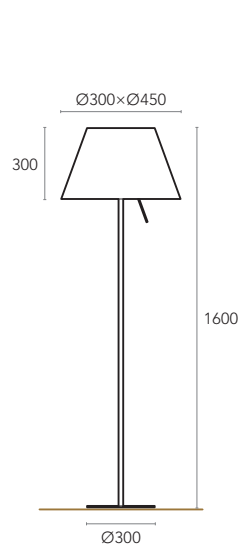

FEATURES

MOUNTING

Suspended
Table
Floor

LIGHT SOURCE

E27
Suspended – 1× MAX 60W
Table – 1× MAX 60W
Floor – 1× MAX 60W

MATERIALS & FINISHING

BODY
Brushed Stainless Steel

LAMPSHADE
Rafi Fabric

SUSPENDED CEILING CUP
Matt White

MOQ - Minimum Order Quantity
50 units

GRATIA

FLOOR