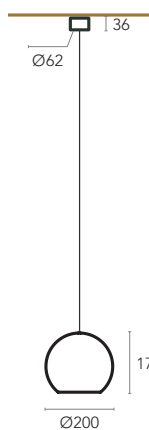

COCO

FEATURES

MOUNTING

Suspended

LIGHT SOURCE

LED
3000K, 4000K
5W, 8W
Recessed - External Driver

MATERIALS & FINISHING

FIBERGLASS BODY

INSIDE

Gold Painting

OUTSIDE

Matt White, Matt Black

FEED CABLE

Matt White, Matt Black

MOQ - Minimum Order Quantity

10 units

SURFACE

RECESSED

LARGE CEILING CUP

SMALL CEILING CUP