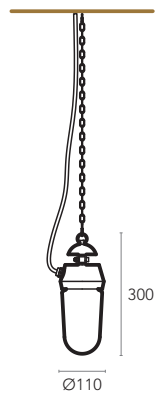

MOQ - Minimum Order Quantity

20 units