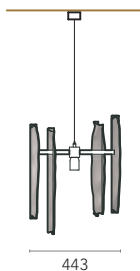

FLOWIN

FEATURES

MOUNTING
Suspended

LIGHT SOURCE
E27
4x MAX 60W

MATERIALS & FINISHING
STRUCTURE
Brushed Brass
LAMPSHADE
Translucid Fiberglass

MOQ - Minimum Order Quantity
4 units

COCO

FEATURES