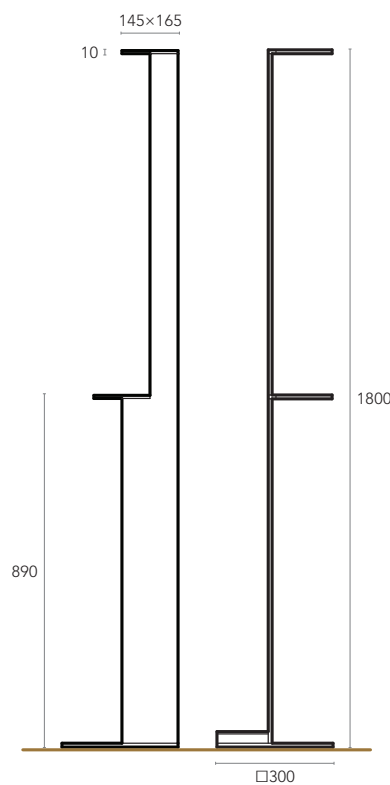

PA-2

FEATURES

MOUNTING

- Wall
- Table
- Floor

LIGHT SOURCE

- LED
- 3000K, 4000K
- AP-5 – 28W
- AP-7 – 14W
- AP-8 – 14W
- MC – 6W
- PA-2 – 28W

MATERIALS & FINISHING

- ALUMINIUM BODY
- Matt White

MOQ - Minimum Order Quantity

- 10 units