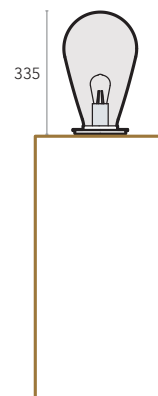

- Smoked Glass

STAINLESS STEEL BODY

- Chrome PVD
- Cooper PVD

MIN

SUSPENDED

SURFACE

WALL

TABLE