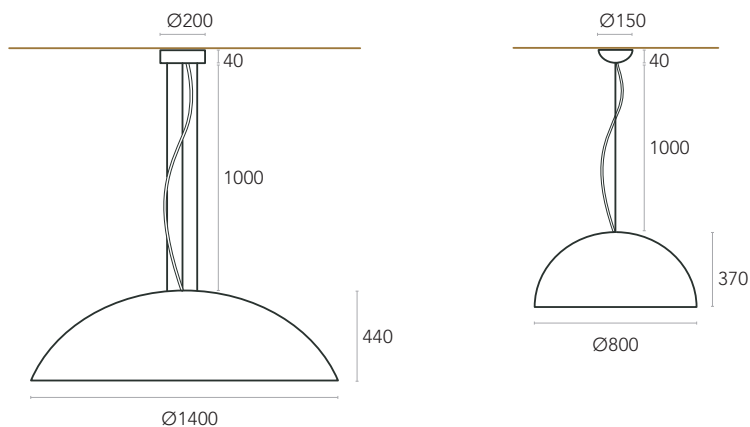

MATERIALS & FINISHING

FIBERGLASS BODY

INSIDE

Gold Painting

OUTSIDE

Ø800 - Matt White, Matt Black
Ø1400 - Matt Dark Green

MOQ - Minimum Order Quantity
4 units