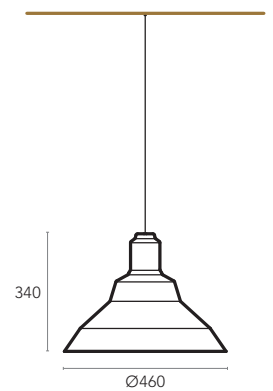

EDGY

FEATURES

MOUNTING
Suspended

LIGHT SOURCE
E27
1 × MAX 60W

MATERIALS & FINISHING

ALUMINIUM BODY

OUTSIDE	INSIDE
Matt White	Matt White
Matt Black	Matt White
Gold Painting	Gold Painting

FEATURES