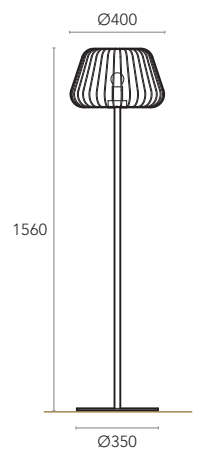

ALL DIMENSIONS IN MILLIMETERS