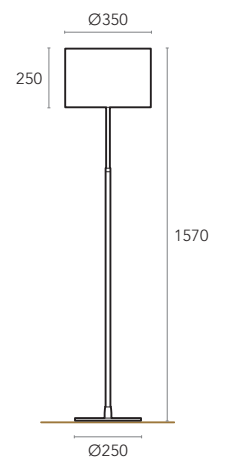

FEATURES

MOUNTING

Table
Floor

LIGHT SOURCE

E27
Table – 1× MAX 60W
Floor – 1× MAX 60W

MATERIALS & FINISHING

BODY
Matt Brushed Stainless Steel

LAMPSHADE

Beige Scal, Red Perc,
Black Schintz

MOQ - Minimum Order Quantity
50 units

ALL DIMENSIONS IN MILLIMETERS

TABLE

FLOOR

HOSPITALITY 095