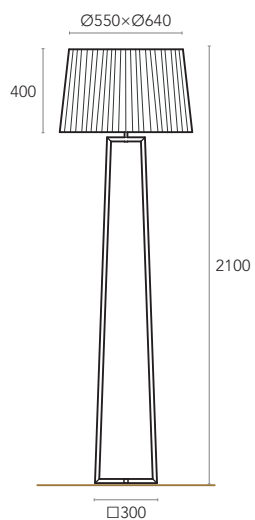

KRIZ

FEATURES

MOUNTING

Table
Floor

LIGHT SOURCE

E27
Table – 1x MAX 60W
Floor – 1x MAX 60W

MATERIALS & FINISHING

ALUMINIUM BODY
Gold Painting

LAMPSHADE
Beige Pongé Silk Fabric

MOQ - Minimum Order Quantity
20 units

FLOOR