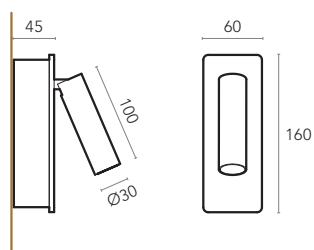

VERSIONS

ON/OFF SWITCH

USB PLUG

SWITCH + USB PLUG (*)

(*) Versions available for left or right bedside.

SOFTLED SF

SOFTLED SF

Dotado de singularidade.