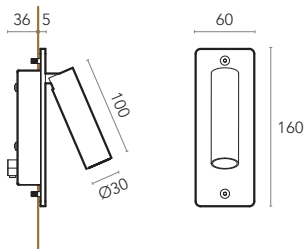

VERSIONS

(*) Versions available for left or right bedside.