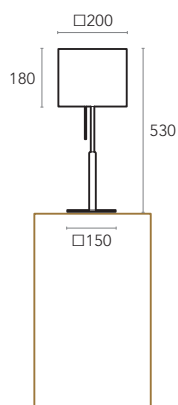

E27
Table – 1x MAX 60W
Floor – 1x MAX 60W

MATERIALS & FINISHING

BODY
Brushed Stainless Steel

LAMPSHADE
White, Black Schintz
Beige Scala

MOQ - Minimum Order Quantity
50 units

TABLE

FLOOR

EVA