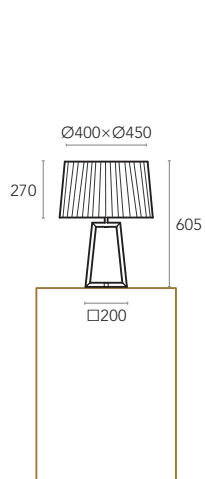

MATERIALS & FINISHING

ALUMINIUM BODY
Gold Painting

LAMPSHADE
Beige Pongé Silk Fabric

MOQ - Minimum Order Quantity
20 units

TABLE