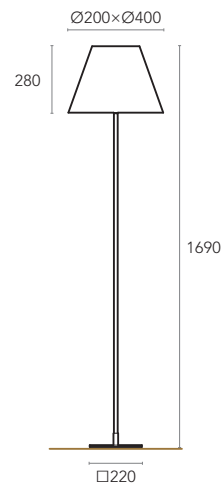

FEATURES

MOUNTING

Table
Floor

LIGHT SOURCE

E27
Table – 1x MAX 60W
Floor – 1x MAX 60W

MATERIALS & FINISHING

BODY
Brushed Stainless Steel

LAMPSHADE
White, Black Schintz

MOQ - Minimum Order Quantity
50 units

TABLE

FLOOR