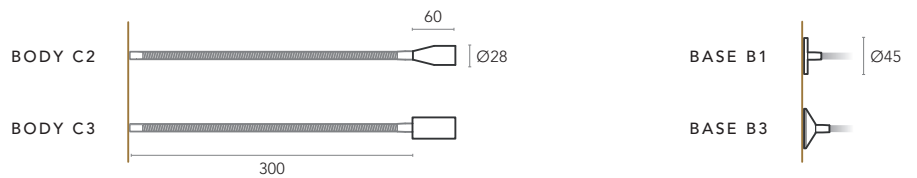

FLEXIBLED

FEATURES

MOUNTING
Bedside Lamp

LIGHT SOURCE
LED
3000K, 4000K
Beam Angle 25°, 40°
1W, 2W
External Driver

MATERIALS & FINISHING

ALUMINIUM STRUCTURE
Matt White, Matt Black

BRASS STRUCTURE
Chrome
Gold

MOQ - Minimum Order Quantity
20 units

VERSIONS