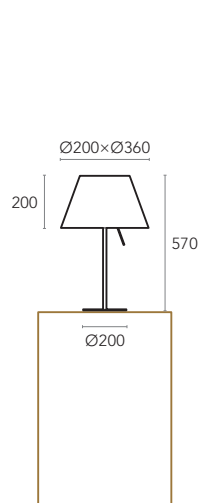

FEATURES

MOUNTING

Suspended
Table
Floor

LIGHT SOURCE

E27
Suspended – 1× MAX 60W
Table – 1× MAX 60W
Floor – 1× MAX 60W

MATERIALS & FINISHING

BODY
Brushed Stainless Steel

LAMPSHADE
Rafi Fabric

SUSPENDED CEILING CUP
Matt White

MOQ - Minimum Order Quantity
50 units

GRATIA

TABLE