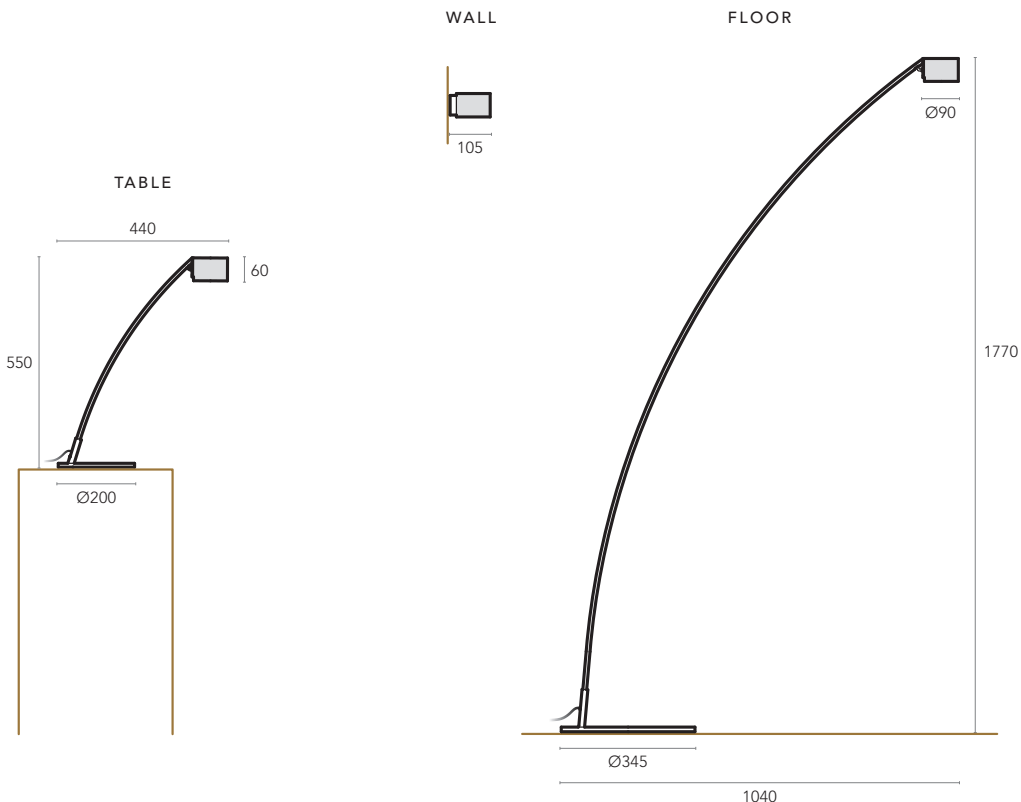

ALL DIMENSIONS IN MILLIMETERS