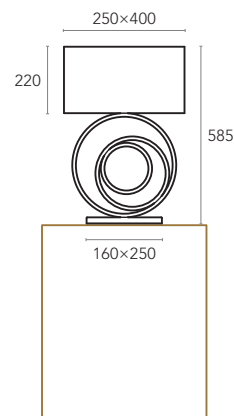

SWIRL

FEATURES

MOUNTING
Table

LIGHT SOURCE
E27
1× MAX 60W

MATERIALS & FINISHING
STEEL BODY
Matt White, Black
LAMPSHADE
White, Black Schintz
Grey Argent

MOQ - Minimum Order Quantity
50 units