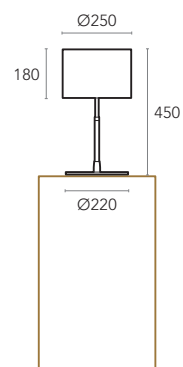

LAMPSHADE

Beige Scal, Red Perc,
Black Schintz

MOQ - Minimum Order Quantity
50 units

ALL DIMENSIONS IN MILLIMETERS

TABLE