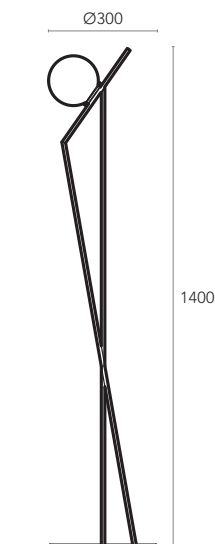

SPHERE

SUSPENDED

WALL

TABLE

FLOOR

FEATURES

MOUNTING

Suspended
Wall
Table
Floor