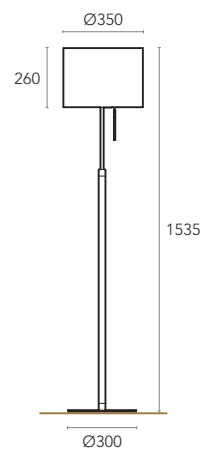

FEATURES

MOUNTING

Table
Floor

LIGHT SOURCE

E27
Table – 1× MAX 60W
Floor – 1× MAX 60W

MATERIALS & FINISHING

BODY

Brushed Stainless Steel

LAMPSHADE

Brown, Beige Versalhe
Brown Suedine

WOOD TUBE

Wengue Wood

STAINLESS STEEL TUBE

Brown Leather Lining

MOQ - Minimum Order Quantity
50 units

NATUR

FLOOR