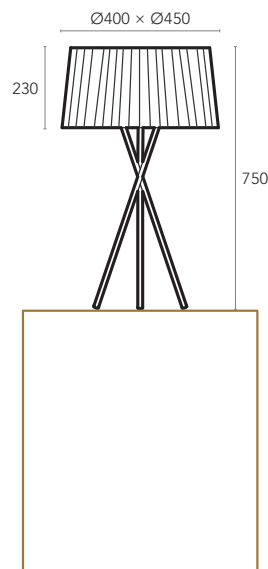

BRASS STRUCTURE
Brushed Brass

LAMPSHADE
White, Black, Red Pongé Silk

MOQ - Minimum Order Quantity
10 units

SUSPENDED

BEDSIDE

TABLE

FLOOR

KRIZ