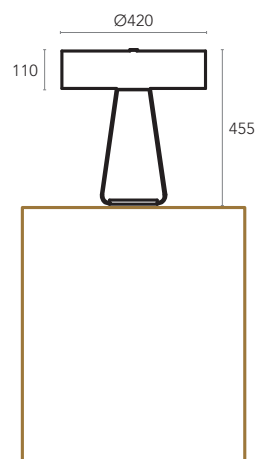

MOQ - Minimum Order Quantity

10 units