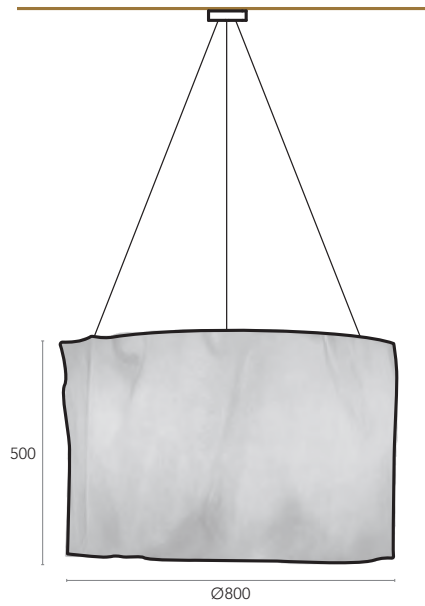

SUSPENDED

FEATURES

MOUNTING

Suspended
Table
Floor

LIGHT SOURCE

E27
Suspended – 3× MAX 60W
Table – 1× MAX 60W
Floor – 3× MAX 60W

MATERIALS & FINISHING

BRASS BODY

Brushed Brass

LAMPSHADE

Translucid Fiberglass

MOQ - Minimum Order Quantity
6 units