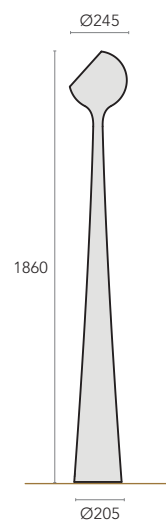

SNUPY

FEATURES

MOUNTING

Floor

LIGHT SOURCE

LED
3000K, 4000K
17W

MATERIALS & FINISHING

FIBERGLASS BODY
Glossy White, Black, Red

MOQ - Minimum Order Quantity
4 units