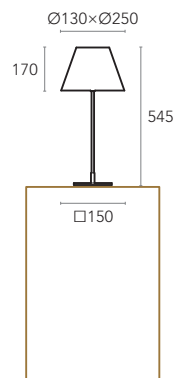

MATERIALS & FINISHING

BODY
Brushed Stainless Steel

LAMPSHADE
White, Black Schintz

MOQ - Minimum Order Quantity
50 units

TABLE