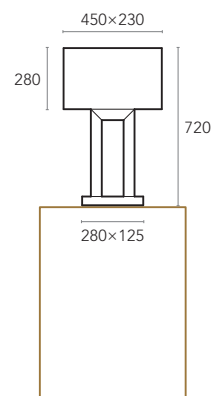

MATERIALS & FINISHING

BODY
Matt Brushed Stainless Steel

LAMPSHADE
White, Black, Grey Schintz

MOQ - Minimum Order Quantity
50 units

ALL DIMENSIONS IN MILLIMETERS

TABLE