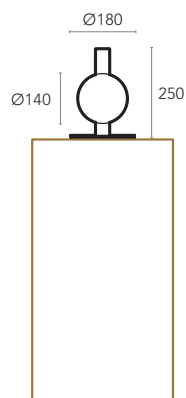

SPHERE

SUSPENDED

WALL

TABLE

FLOOR

FEATURES

MOUNTING

Suspended
Wall
Table
Floor