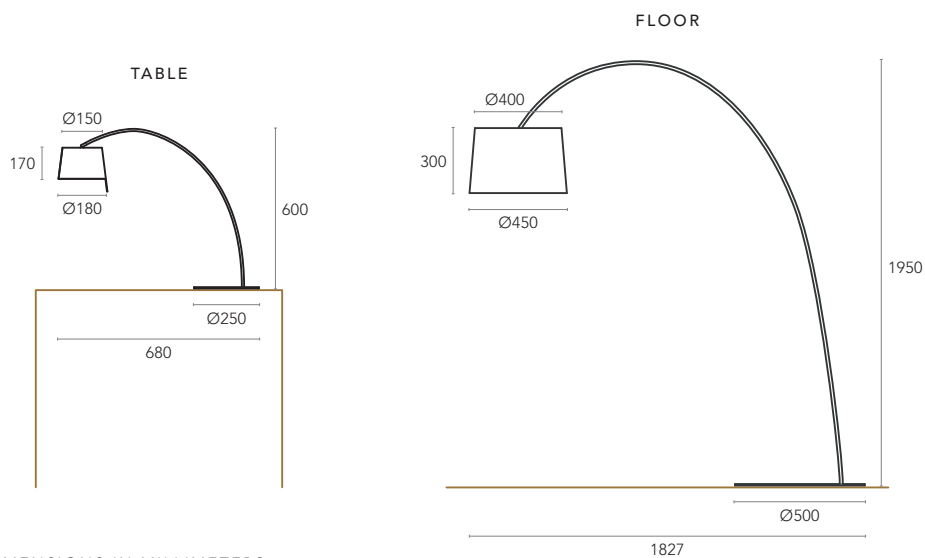

ALL DIMENSIONS IN MILLIMETERS