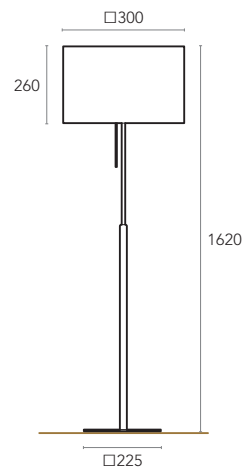

E27
Table – 1x MAX 60W
Floor – 1x MAX 60W

MATERIALS & FINISHING

BODY
Brushed Stainless Steel

LAMPSHADE
White, Black Schintz
Beige Scala

MOQ - Minimum Order Quantity
50 units

TABLE

FLOOR

EVA