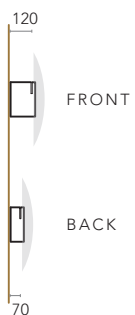

STONE

FEATURES

MOUNTING

Wall

LIGHT SOURCE

LED
3000K, 4000K – 2W
RGBW – 6W

MATERIALS & FINISHING

ALUMINIUM BASE

Matt White

FIBERGLASS COVER

Matt White

Gold

Other colours on request.

MOQ - Minimum Order Quantity
10 units

BASES

COVERS

ALL DIMENSIONS IN MILLIMETERS