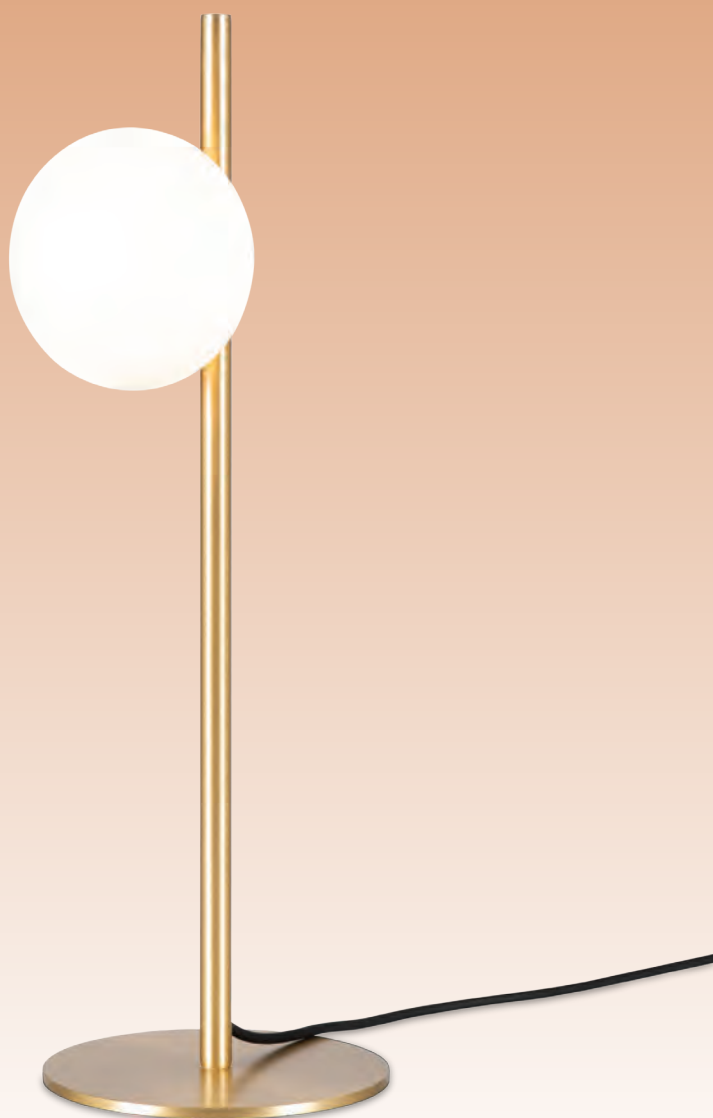

NOA

A beleza da simplicidade.

Um design intemporal, com simplicidade e funcionalidade, num sistema flexível. Desde a luz suave e difusa dos globos de vidro opalino à simplicidade das estruturas fabricadas à mão, esta coleção de luminárias é consistente em design e na qualidade da luz, com soluções de iluminação ideais para todas as situações. Está disponível numa ampla gama de versões e com variedade de acabamentos. NOA integra-se facilmente em qualquer decoração de estilo moderno, em ambientes residenciais e públicos.