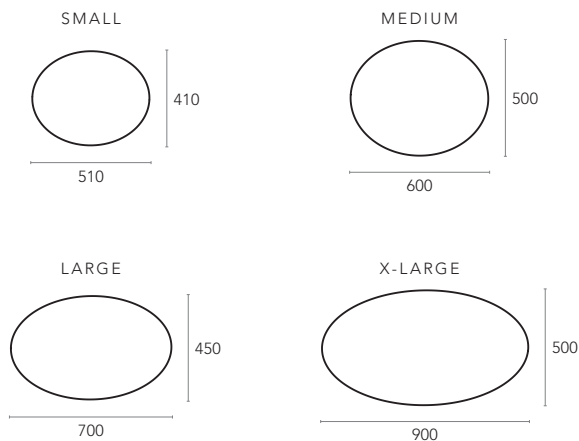

ALL DIMENSIONS IN MILLIMETERS