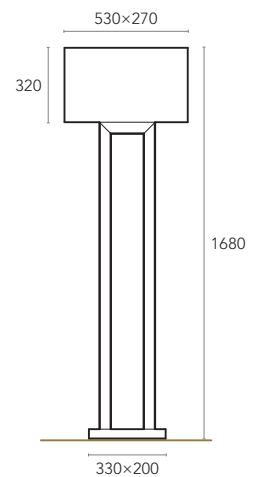

FEATURES

MOUNTING

Table
Floor

LIGHT SOURCE

E27
Table – 1× MAX 60W
Floor – 1× MAX 60W

MATERIALS & FINISHING

BODY
Matt Brushed Stainless Steel

LAMPSHADE
White, Black, Grey Schintz

MOQ - Minimum Order Quantity
50 units

ALL DIMENSIONS IN MILLIMETERS

FLOOR