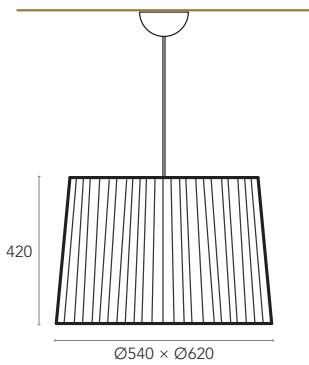

FEATURES

MOUNTING

Suspended
Bedside
Table
Floor

LIGHT SOURCE

E27
1× MAX 60W

MATERIALS & FINISHING

STEEL STRUCTURE
Matt White, Matt Black

BRASS STRUCTURE
Brushed Brass

LAMPSHADE
White, Black, Red Pongé Silk

MOQ - Minimum Order Quantity
10 units

SUSPENDED

BEDSIDE

TABLE

FLOOR