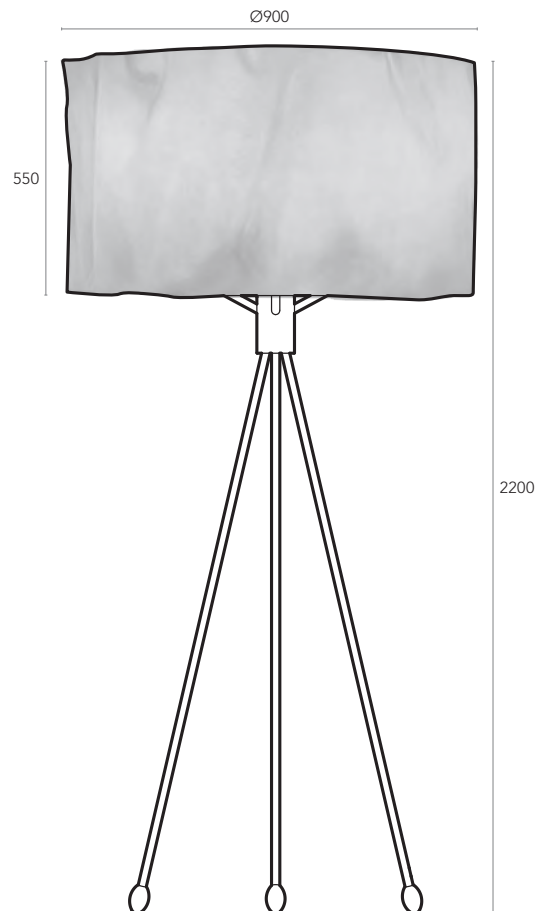

MATERIALS & FINISHING

BRASS BODY

Brushed Brass

LAMPSHADE

Translucid Fiberglass

MOQ - Minimum Order Quantity
6 units

FLOOR