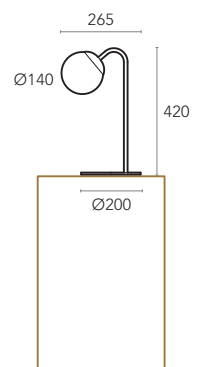

DUNE

FEATURES

MOUNTING

Table

LIGHT SOURCE

G9
1 × MAX 40W

MATERIALS & FINISHING

STEEL BODY
Gold Painting

DIFFUSER
Opal Glass

MOQ - Minimum Order Quantity
20 units