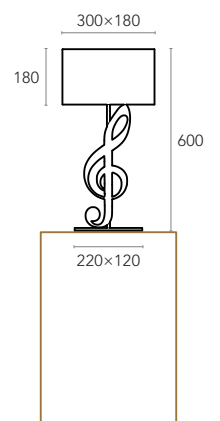

FEATURES

MOUNTING

Table

LIGHT SOURCE

E27
1× MAX 60W

MATERIALS & FINISHING

BRASS BODY
Chrome

LAMPSHADE
Beige Camelot

MOQ - Minimum Order Quantity
50 units