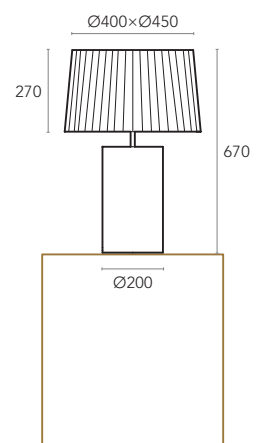

FEATURES

MOUNTING

Table

LIGHT SOURCE

E27
1× MAX 60W

MATERIALS & FINISHING

ALUMINIUM BODY
Gold Painting

LAMPSHADE
Beige Pongé Silk

MOQ - Minimum Order Quantity
50 units