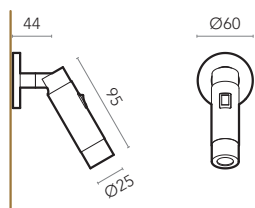

FEATURES

MOUNTING
Bedside Lamp

LIGHT SOURCE
LED
3000K, 4000K
Beam Angle 25°, 40°
1W, 2W
External Driver

MATERIALS & FINISHING
ALUMINIUM STRUCTURE
Matt White, Matt Black

MOQ - Minimum Order Quantity
20 units

VERSIONS