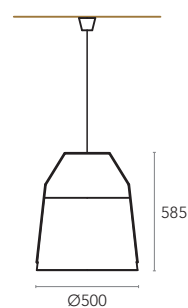

MEDIUM

LARGE

TABRIGA

FEATURES

MOUNTING

Suspended

LIGHT SOURCE

E27
1x MAX 60W