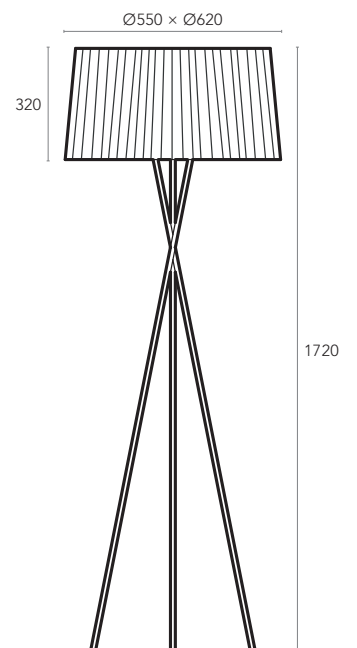

FEATURES

MOUNTING

Suspended
Bedside
Table
Floor

LIGHT SOURCE

E27
1× MAX 60W

MATERIALS & FINISHING

STEEL STRUCTURE
Matt White, Matt Black

BRASS STRUCTURE
Brushed Brass

LAMPSHADE
White, Black, Red Pongé Silk

MOQ - Minimum Order Quantity
10 units

SUSPENDED

BEDSIDE

TABLE

FLOOR