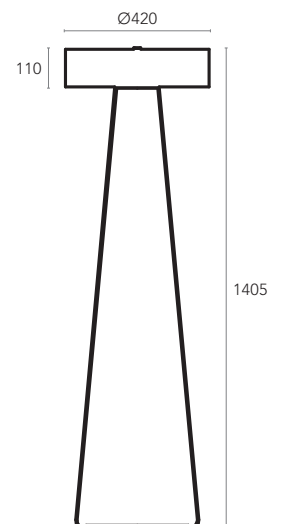

FEATURES

MOUNTING

Table
Floor

LIGHT SOURCE

LED
3000K, 4000K
Table – 17W
Floor – 17W

MATERIALS & FINISHING

STRUCTURE

Matt White, Matt Black

LAMPSHADE

Matt White, Matt Black

MOQ - Minimum Order Quantity

10 units

FLOOR