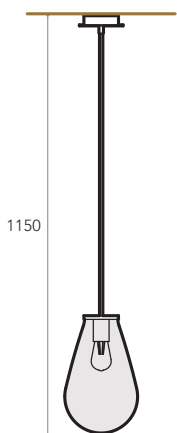

STAINLESS STEEL BODY

- Chrome PVD
- Cooper PVD

MIN

SUSPENDED