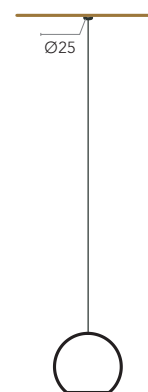

SMALL CEILING CUP