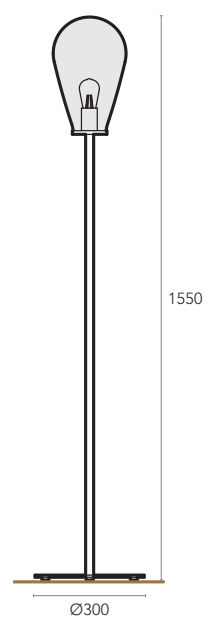

FEATURES

MOUNTING

- Suspended
- Surface
- Wall
- Table
- Floor

LIGHT SOURCE

- E27
- 1× MAX 60W

MATERIALS & FINISHING

GLASS SHAPE

- Smoked Glass

STAINLESS STEEL BODY

- Chrome PVD
- Cooper PVD

MIN

WALL

TABLE

FLOOR