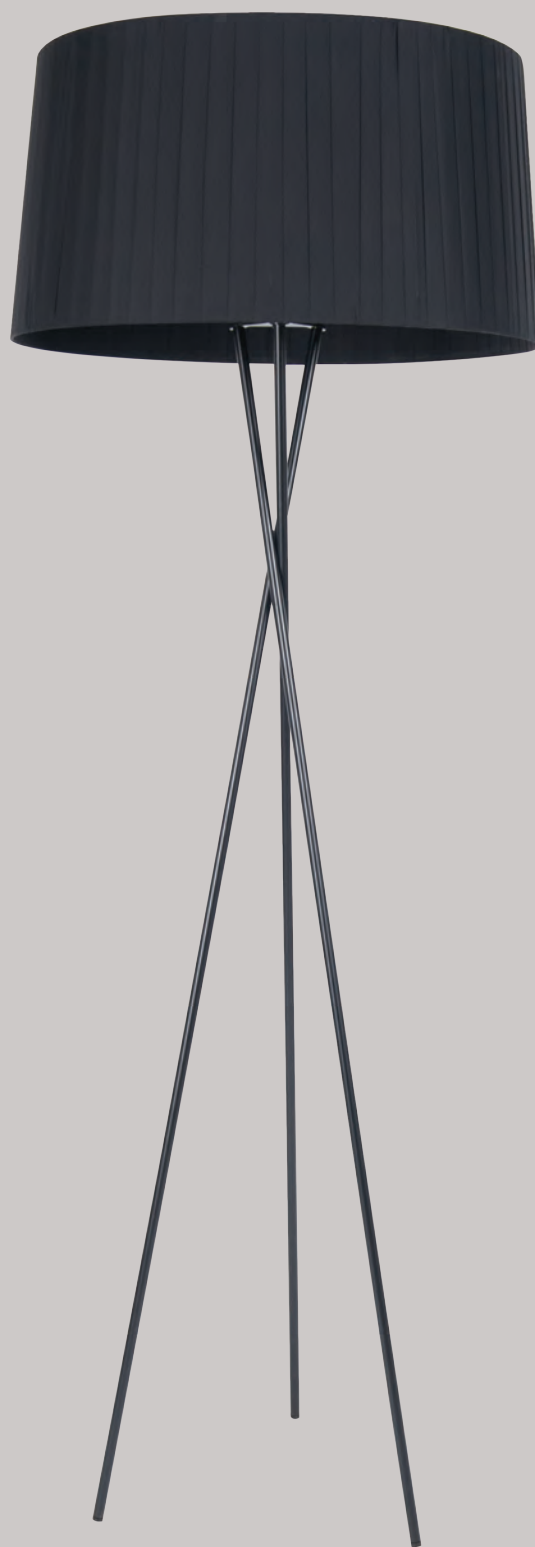

TR3

Estrutura elegante, luz glamorosa.

Coleção de candeeiros modernos e harmoniosos, facilmente reconhecíveis pela estrutura composta por três tubos finos, complementados de forma sedutora por um abajur de seda. Estão disponíveis numa ampla gama de acabamentos standard, que podem ser personalizados para criar uma atmosfera mais personalizada e acolhedora à sua decoração de interiores. O abajur do candeeiro de mesa tem no topo superior um acrílico opalino, permitindo um maior conforto visual. A coleção de candeeiros TR3 está disponível nas versões de pé alto, mesa e teto, permitindo um design de iluminação abrangente em qualquer decoração de casa de estilo moderno.