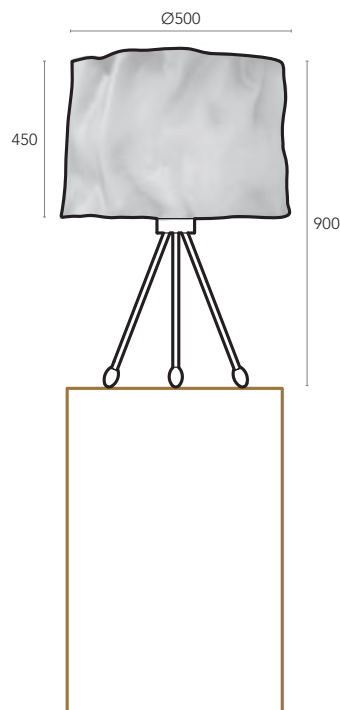

Brushed Brass

LAMPSHADE

Translucid Fiberglass

MOQ - Minimum Order Quantity
6 units

FLOOR

TABLE

DOURO

DOURO