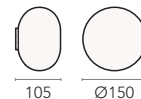

LARGE

All standard globes can be applied on each model.