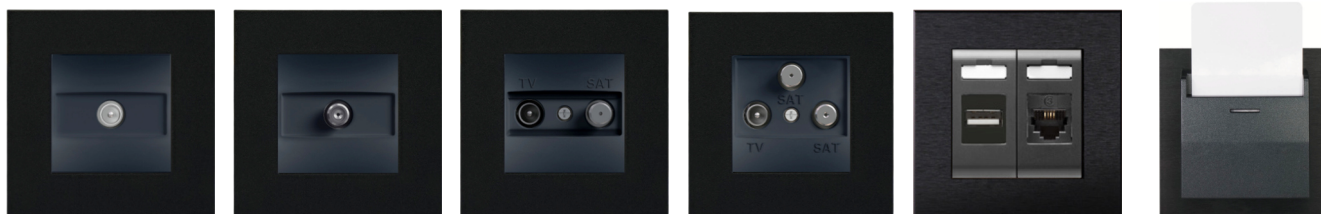

TOMADAS COMPATÍVEIS COM SÉRIE ROSA E ORIA

	REFERÊNCIA	DESIGNAÇÃO	PREÇO (€)
	INT-C013-01-01	5003313 TV IEC MALE (Anthracite)	13,72 €
	INT-C013-02-01	3331335 TV IEC MALE (Pearl White)	13,72 €
	INT-C013-04-01	3331336 TV IEC MALE (Natural)	13,72 €
	INT-C013-05-01	3331337 TV IEC MALE (Bronze)	13,72 €
	INT-C013-06-01	3331338 TV IEC MALE (Gold Shiny)	13,72 €
	INT-C014-01-01	5003314 SAT F TYPE (Anthracite)	12,43 €
	INT-C014-02-01	3331341 SAT F TYPE (Pearl White)	18,65 €
	INT-C014-04-01	3331342 SAT F TYPE (Natural)	18,65 €
	INT-C014-05-01	3331343 SAT F TYPE (Bronze)	18,65 €
	INT-C014-06-01	3331344 SAT F TYPE (Gold Shiny)	18,65 €
	INT-C015-01-01	5003315 TV + SAT IEC MALE F TYPE (Anthracite)	36,95 €
	INT-C015-02-01	3331348 TV + SAT IEC MALE F TYPE (Pearl White)	36,95 €
	INT-C015-04-01	3331350 TV + SAT IEC MALE F TYPE (Natural)	36,95 €
	INT-C015-05-01	3331351 TV + SAT IEC MALE F TYPE (Bronze)	36,95 €
	INT-C015-06-01	3331352 TV + SAT IEC MALE F TYPE (Gold Shiny)	36,95 €
	INT-C016-01-01	5003316 TV + SAT + SAT IEC MALE + F TYPE (Anthracite)	49,26 €
	INT-C016-02-01	3331355 TV + SAT + SAT IEC MALE + F TYPE (Pearl White)	64,62 €
	INT-C016-04-01	3331356 TV + SAT + SAT IEC MALE + F TYPE (Natural)	64,62 €
	INT-C016-05-01	3331357 TV + SAT + SAT IEC MALE + F TYPE (Bronze)	64,62 €
	INT-C016-06-01	3331358 TV + SAT + SAT IEC MALE + F TYPE (Gold Shiny)	64,62 €