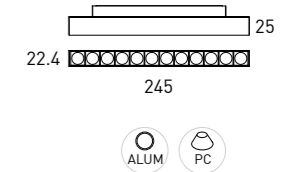

LINEDOT 12

7IM704 12 - 2 0 W 3 - 01  
1 2 3 4 5 6 7

1 - Model	2 - Power	3 - Power Supply	4 - Warranty	5 - Degree	6 - K	7 - Color
7IM704	12W	2 - ON/OFF 4 - DALI	0- 5 Years Warranty Power Supply not included	1 - 24° W - 50°	2 - 2700K 816 lm system 1318 lm source 3 - 3000K 859 lm system 1426 lm source 4 - 4000K 902 lm system 1501 lm source	01- Black 90- Technical White