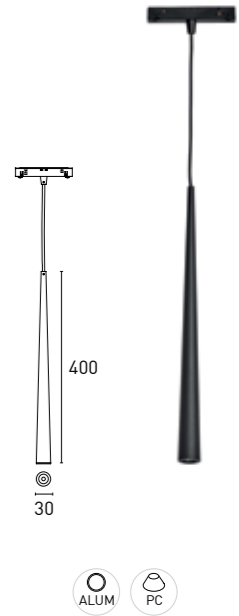

7IM709 04 - 2 0 N 3 - 01
1 2 3 4 5 6 7

1 - Model	2 - Power	3 - Power Supply	4 - Warranty	5 - Degree	6 - K	7 - Color
7IM709	4,2W	2 - ON/OFF 4 - DALI	0- 5 Years Warranty Power Supply not included	N - 45°	3 - 3000K 399 lm system 450 lm source 4 - 4000K 419 lm system 461 lm source	01 - Black 90 - Technical White

CONNI 04

7IM710 10 - 2 0 Z 3 - 01
1 2 3 4 5 6 7

1 - Model	2 - Power	3 - Power Supply	4 - Warranty	5 - Degree	6 - K	7 - Color
7IM710	10W	2 - ON/OFF 4 - DALI	0- 5 Years Warranty Power Supply not included	Z -360°	3 - 3000K 787 lm system	01 - Black 90 - Technical White

MOON 10P

All references highlighted in **bold** are available, the rest consult minimum of quantity and delivery time