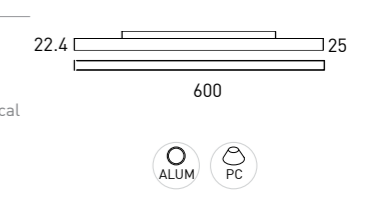

MILKY 30

7IM703 30 - 2 0 T 3 - 01
1 2 3 4 5 6 7

1 - Model	2 - Power	3 - Power Supply	4 - Warranty	5 - Degree	6 - K	7 - Color
7IM703	30W	2 - ON/OFF 4 - DALI	0- 5 Years Warranty Power Supply not included	T-110°	2 - 2700K 981 lm system 3 - 3000K 1006 lm system 4 - 4000K 1056 lm system	01- Black 90- Technical White