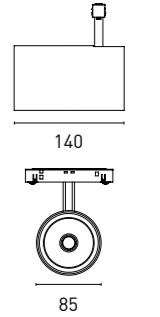

TEKNO 20

7IM702 20 - 2 0 E 3 - 01  
1 2 3 4 5 6 7

1 - Model	2 - Power	3 - Power Supply	4 - Warranty	5 - Degree	6 - K	7 - Color
7IM702	20W	2 - ON/OFF 4 - DALI	0- 5 Years Warranty Power Supply not included	A - 15° I - 24° M - 38° E - 60°	2 - 2700K 1521 lm system 2240 lm source  3 - 3000K 1606 lm system 2320 lm source  4 - 4000K 1960 lm system 2360 lm source	01- Black 90- Technical White