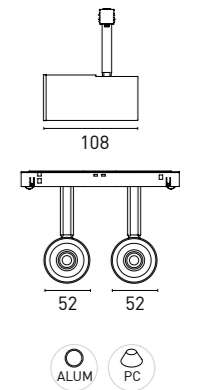

71M702 14 - 2 0 E 3 - 01
1 2 3 4 5 6 7

1 - Model	2 - Power	3 - Power Supply	4 - Warranty	5 - Degree	6 - K	7 - Color
71M702	14W	2 - ON/OFF 4 - DALI	0- 5 Years Warranty Power Supply not included	A - 15° I - 24° M - 38° E - 60°	2 - 2700K 995 lm system 1568 lm source 3 - 3000K 1051 lm system 1624 lm source 4 - 4000K 1106 lm system 1652 lm source	01- Black 90- Technical White