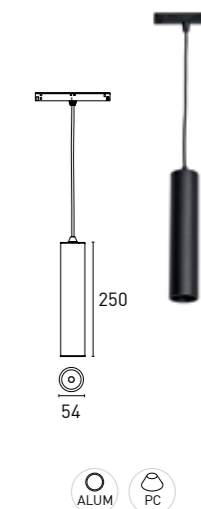

CYLIN 05

7IM706 05 - 2 0 N 3 - 01

1 2 3 4 5 6 7

1 - Model	2 - Power	3 - Power Supply	4 - Warranty	5 - Degree	6 - K	7 - Color
7IM706	5W	2 - ON/OFF 4 - DALI	0- 5 Years Warranty Power Supply not included	N - 45°	2 - 2700K 306 lm system 641 lm source 3 - 3000K 323 lm system 661 lm source 4 - 4000K 340 lm system 675 lm source	01 - Black

CYLIN 10

7IM706 10 - 2 0 M 3 - 01

1 2 3 4 5 6 7

1 - Model	2 - Power	3 - Power Supply	4 - Warranty	5 - Degree	6 - K	7 - Color
7IM706	10W	2 - ON/OFF 4 - DALI	0- 5 Years Warranty Power Supply not included	A - 15° I - 24° M - 38° E - 60°	2 - 2700K 630 lm system 1311 lm source 3 - 3000K 665 lm system 1353 lm source 4 - 4000K 700 lm system 1381 lm source	01 - Black