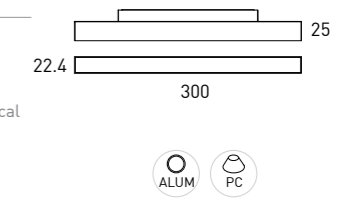

All references highlighted in **bold** are available, the rest consult minimum of quantity and delivery time

MILKY 12

7IM703 12 - 2 0 T 3 - 01  
1 2 3 4 5 6 7

1 - Model	2 - Power	3 - Power Supply	4 - Warranty	5 - Degree	6 - K	7 - Color
7IM703	12W	2 - ON/OFF 4 - DALI	0- 5 Years Warranty Power Supply not included	T-110°	2 - 2700K 449 lm system  3 - 3000K 460 lm system  4 - 4000K 483 lm system	01- Black  90- Technical White