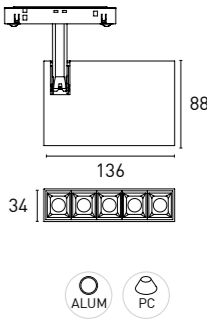

MAGDOT 15

7IM707 15 - 2 0 M 3 - 01  
1 2 3 4 5 6 7

1 - Model	2 - Power	3 - Power Supply	4 - Warranty	5 - Degree	6 - K	7 - Color
7IM707	15W	2 - ON/OFF 4 - DALI	0- 5 Years Warranty Power Supply not included	C - 10° I - 24° M - 38°	2 - 2700K 856 lm system 1830 lm source  3 - 3000K 878 lm system 1980 lm source  4 - 4000K 922 lm system 2085 lm source	01- Black  90- Technical White