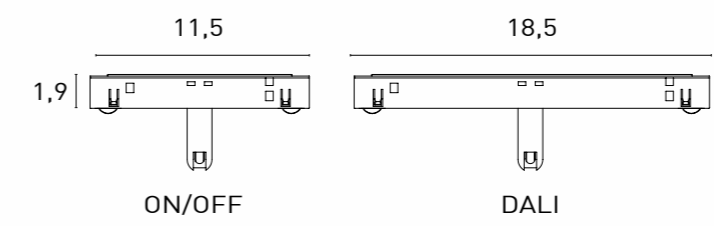

For updated and more accurate information, please consult page 177