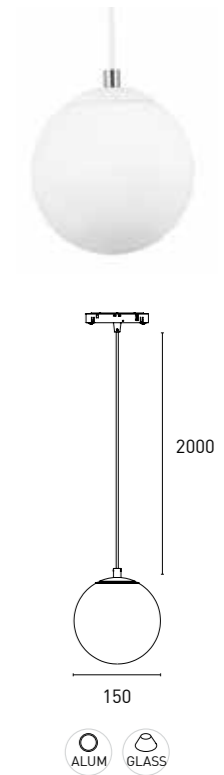

MOON 10P

All references highlighted in **bold** are available, the rest consult minimum of quantity and delivery time