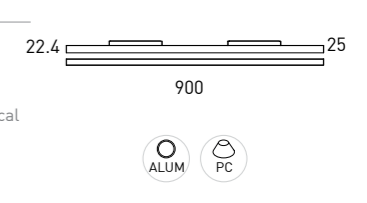

MILKY 12

7IM703 12 - 2 0 T 3 - 01
1 2 3 4 5 6 7

1 - Model	2 - Power	3 - Power Supply	4 - Warranty	5 - Degree	6 - K	7 - Color
7IM703	12W	2 - ON/OFF 4 - DALI	0- 5 Years Warranty Power Supply not included	T-110°	2 - 2700K 449 lm system 3 - 3000K 460 lm system 4 - 4000K 483 lm system	01- Black 90- Technical White

MILKY 20

7IM703 20 - 2 0 T 3 - 01
1 2 3 4 5 6 7

1 - Model	2 - Power	3 - Power Supply	4 - Warranty	5 - Degree	6 - K	7 - Color
7IM703	20W	2 - ON/OFF 4 - DALI	0- 5 Years Warranty Power Supply not included	T-110°	2 - 2700K 723 lm system 3 - 3000K 742 lm system 4 - 4000K 779 lm system	01- Black 90- Technical White

MILKY 30

7IM703 30 - 2 0 T 3 - 01
1 2 3 4 5 6 7

1 - Model	2 - Power	3 - Power Supply	4 - Warranty	5 - Degree	6 - K	7 - Color
7IM703	30W	2 - ON/OFF 4 - DALI	0- 5 Years Warranty Power Supply not included	T-110°	2 - 2700K 981 lm system 3 - 3000K 1006 lm system 4 - 4000K 1056 lm system	01- Black 90- Technical White

All references highlighted in **bold** are available, the rest consult minimum of quantity and delivery time

The above information is basic. For updated and more accurate information, please consult Technical Data Sheet on www.jisoiluminacion.com