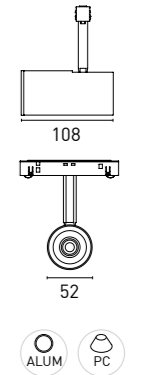

71M702 07 - 2 0 E 3 - 01
1 2 3 4 5 6 7

1 - Model	2 - Power	3 - Power Supply	4 - Warranty	5 - Degree	6 - K	7 - Color
71M702	7W	2 - ON/OFF 4 - DALI	0- 5 Years Warranty Power Supply not included	A - 15° I - 24° M - 38° E - 60°	2 - 2700K 435 lm system 784 lm source (60°) 3 - 3000K 459 lm system 812 lm source (60°) 4 - 4000K 483 lm system 826 lm source (60°)	01- Black 90- Technical White