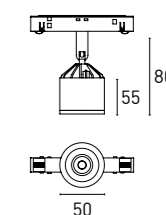

AXEL 05

7IM701 05 - 2 0 M 3 - 01
1 2 3 4 5 6 7

1 - Model	2 - Power	3 - Power Supply	4 - Warranty	5 - Degree	6 - K	7 - Color
7IM701	5W	2 - ON/OFF 4 - DALI	0- 5 Years Warranty Power Supply not included	A - 15° I - 24° M - 38° E - 60°	2 - 2700K 405 lm system 651 lm source 3 - 3000K 415 lm system 661 lm source 4 - 4000K 436 lm system 675 lm source	01 - Black 90- Technical White