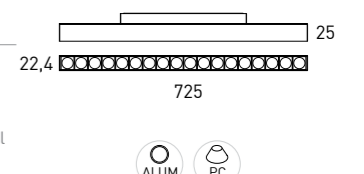

7IM704 26 - 2 0 W 3 - 01
1 2 3 4 5 6 7

1 - Model	2 - Power	3 - Power Supply	4 - Warranty	5 - Degree	6 - K	7 - Color
7IM704	26W	2 - ON/OFF 4 - DALI	0- 5 Years Warranty Power Supply not included	1 - 24° W - 50°	2 - 2700K 3294 lm source 3 - 3000K 3564 lm source 4 - 4000K 3753 lm source	01- Black 90- Technical White