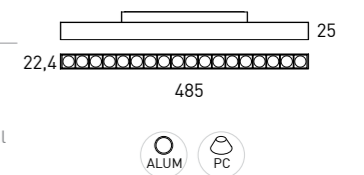

LINEDOT 20

7IM704 20 - 2 0 W 3 - 01
1 2 3 4 5 6 7

1 - Model	2 - Power	3 - Power Supply	4 - Warranty	5 - Degree	6 - K	7 - Color
7IM704	20W	2 - ON/OFF 4 - DALI	0- 5 Years Warranty Power Supply not included	1 - 24° W - 50°	2 - 2700K 1416 lm system 2196 lm source 3 - 3000K 1452 lm system 2376 lm source 4 - 4000K 1525 lm system 2502 lm source	01- Black 90- Technical White