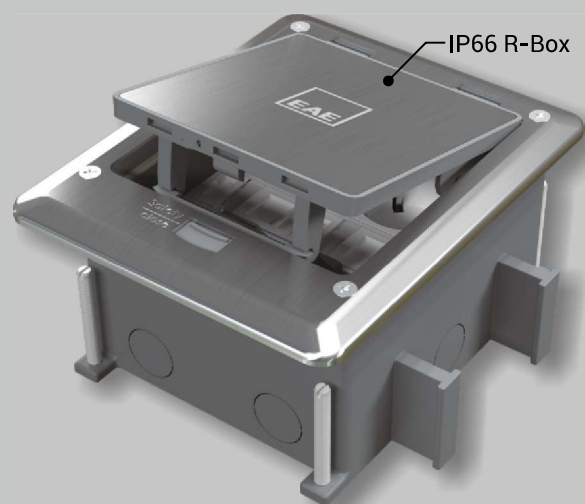

Applications:

Residential Buildings

Shopping Centres

Airports

Factory Workshop

Administrative Buildings Offices

Hotels

Hospitals Health Centres

Sport Centres