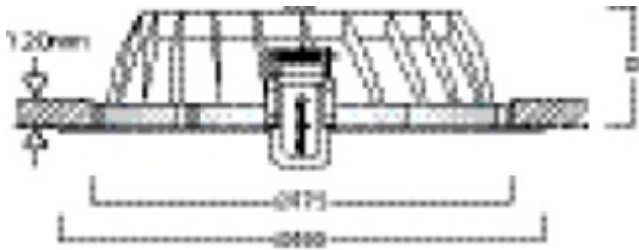

Syl-Lighter LED Square - 4,000K lamp

Sylighter 205 Square LED 15W NW

3031703

TECHNICAL DRAWINGS

Syl-lighter LED 195