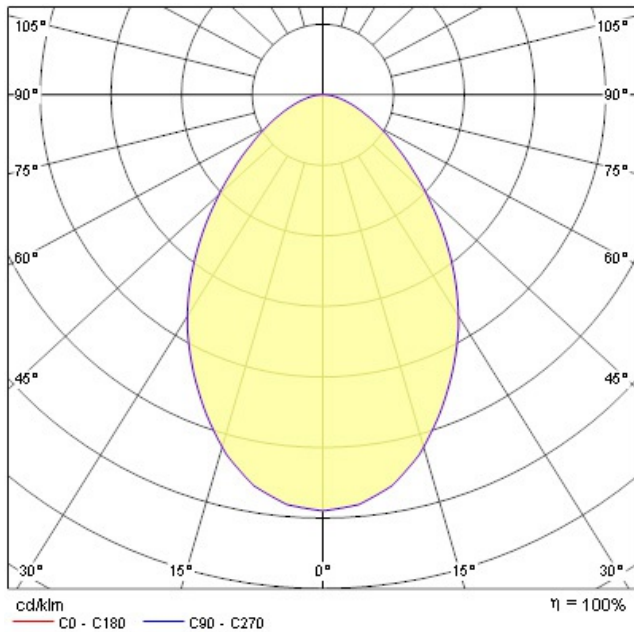

Syl-Lighter LED Round - 4,000K lamp

SYL-LIGHTER 195 LED 15W NW

3031603

PHOTOMETRY