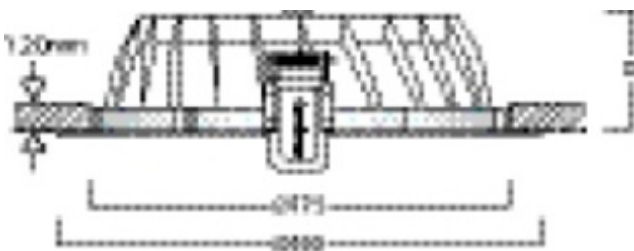

Syl-Lighter LED Round - 4,000K lamp

SYL-LIGHTER 195 LED 15W NW

3031603

Physical data

Weight (kg)	0.57
Colour	White
Included lamp	Integrated LED
Lamp included	Yes
Height (mm)	51
Width (mm)	195
IP rating	44
IK rating	02
Cutout diameter (mm)	175mm
Cutout shape	Round
Diameter (mm)	195
Packaging outer height (cm)	31.50
Packaging outer length (cm)	61.00
Packaging outer width (cm)	41.00
Packaging single width (cm)	19.70
Packaging single length (cm)	19.70
Recessed depth (mm)	51
Packaging single height (cm)	10.80
Diffuser finish	Opal
Diffuser material	Polycarbonate
Reflector finish	Smooth

Syl-Lighter LED Round - 4,000K lamp

SYL-LIGHTER 195 LED 15W NW

3031603

PHOTOMETRY

TECHNICAL DRAWINGS

Syl-lighter LED 195