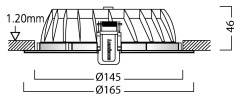

Syl-Lighter LED Round - 4000K lamp

Syl-Lighter 165 LED 12W NW
3031601

Safety data

Compatible dimmers

Leading / trailing edge

PHOTOMETRY

TECHNICAL DRAWINGS

Lumiance 3031601

This luminaire is compatible with bulbs of the energy classes:

} **LED**

This luminaire is sold with a bulb of the energy class:

874/2012