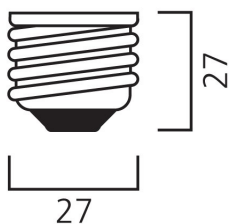

Mini-Lynx Fast-Start

ML FAST-START 827 E27 8W SLV

0035136

Light colour	827 Homelight
Lumen maintenance at end of nominal life (%)	= 75.0 %
Luminous flux (Nominal) (lm)	450
Rated lumen maint. factor at 6000 h	= 80.0 %
Luminous flux (Rated) (lm)	450

Electrical data

Current (A)	0.07
Equivalent watt (W)	42
kWh per 1000 hours burning time	8
Lamp power factor	> 0.55
Watt (Nominal) (W)	8
Efficacy (Rated) (lm/w)	56.25
Watt (Rated) (W)	8
Voltage (V)	230-240

Physical data

Max. Lamp Diameter (mm) - D	44
Lamp Length (mm) - C/L	112
Single packaging type	Box/Sleeve
Weight (kg)	0.05
Inner package net weight (kg)	0.52
Inner package dimensions (L x W x H) (cm)	24.00 x 15.00 x 10.40
Outer package dimensions (L x W x H) (cm)	25.00 x 16.50 x 54.50
Single package dimensions (L x W x H) (cm)	12.00 x 4.50 x 4.50

TECHNICAL DRAWINGS

E27