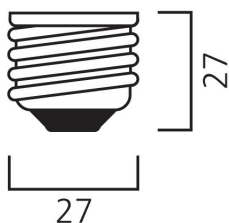

Mini-Lynx Fast-Start

ML FAST-START 840 E27 20W SLV

0035125

Light colour	840 Cool White
Lumen maintenance at end of nominal life (%)	= 75.0 %
Luminous flux (Nominal) (lm)	1200
Rated lumen maint. factor at 6000 h	= 80.0 %
Luminous flux (Rated) (lm)	1200

Electrical data

Current (A)	0.15
Equivalent watt (W)	86
kWh per 1000 hours burning time	20
Lamp power factor	> 0.55
Watt (Nominal) (W)	20
Efficacy (Rated) (lm/w)	60
Watt (Rated) (W)	20
Voltage (V)	230-240

Physical data

Max. Lamp Diameter (mm) - D	48
Lamp Length (mm) - C/L	136
Single packaging type	Box/Sleeve
Weight (kg)	0.08
Outer package dimensions (L x W x H) (cm)	27.00 x 11.00 x 17.00
Single package dimensions (L x W x H) (cm)	14.50 x 5.00 x 5.00

TECHNICAL DRAWINGS

E27