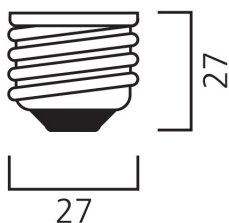

Mini-Lynx Fast-Start

ML FAST-START 827 E27 20W SLV

0035123

Light colour	827 Homelight
Lumen maintenance at end of nominal life (%)	= 75.0 %
Luminous flux (Nominal) (lm)	1200
Rated lumen maint. factor at 6000 h	= 80.0 %
Luminous flux (Rated) (lm)	1200

Electrical data

Current (A)	0.15
Equivalent watt (W)	86
kWh per 1000 hours burning time	20
Lamp power factor	> 0.55
Watt (Nominal) (W)	20
Efficacy (Rated) (lm/w)	60
Watt (Rated) (W)	20
Voltage (V)	230-240

Physical data

Max. Lamp Diameter (mm) - D	48
Lamp Length (mm) - C/L	136
Single packaging type	Box/Sleeve
Weight (kg)	0.08
Outer package dimensions (L x W x H) (cm)	27.00 x 11.00 x 17.00
Single package dimensions (L x W x H) (cm)	14.50 x 5.00 x 5.00

TECHNICAL DRAWINGS

E27