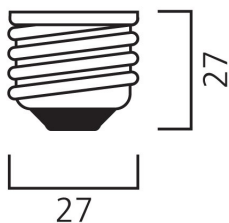

Mini-Lynx Fast-Start

ML FAST-START 827 E27 11W SLV

0035108

Luminous flux (Nominal) (lm)	600
Rated lumen maint. factor at 6000 h	= 80.0 %
Luminous flux (Rated) (lm)	600

Electrical data

Current (A)	0.085
Equivalent watt (W)	50
kWh per 1000 hours burning time	11
Lamp power factor	> 0.55
Watt (Nominal) (W)	11
Efficacy (Rated) (lm/w)	54.5
Watt (Rated) (W)	11
Voltage (V)	230-240

Physical data

Max. Lamp Diameter (mm) - D	48
Lamp Length (mm) - C/L	102
Single packaging type	Box/Sleeve
Weight (kg)	0.06
Outer package dimensions (L x W x H) (cm)	25.00 x 11.00 x 13.00
Single package dimensions (L x W x H) (cm)	11.00 x 5.00 x 5.00

TECHNICAL DRAWINGS

E27