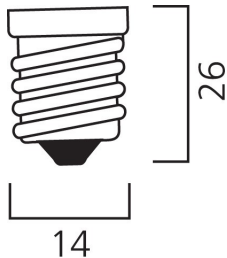

Mini-Lynx Fast-Start

ML FAST-START 827 E14 11W SLV

0035106

Electrical data

Current (A)	0.085
Equivalent watt (W)	50
kWh per 1000 hours burning time	11
Lamp power factor	> 0.55
Watt (Nominal) (W)	11
Efficacy (Rated) (lm/w)	54.5
Watt (Rated) (W)	11
Voltage (V)	230-240

Physical data

Max. Lamp Diameter (mm) - D	48
Lamp Length (mm) - C/L	102
Single packaging type	Box/Sleeve
Weight (kg)	0.06
Outer package dimensions (L x W x H) (cm)	25.50 x 11.00 x 12.50
Single package dimensions (L x W x H) (cm)	11.20 x 4.80 x 4.80

TECHNICAL DRAWINGS