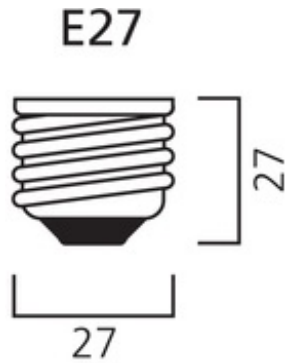

HSL-BW 80W E27 BASIC

SA HSL-BW 80W E27 BASIC SLV

0020443

TECHNICAL DRAWINGS